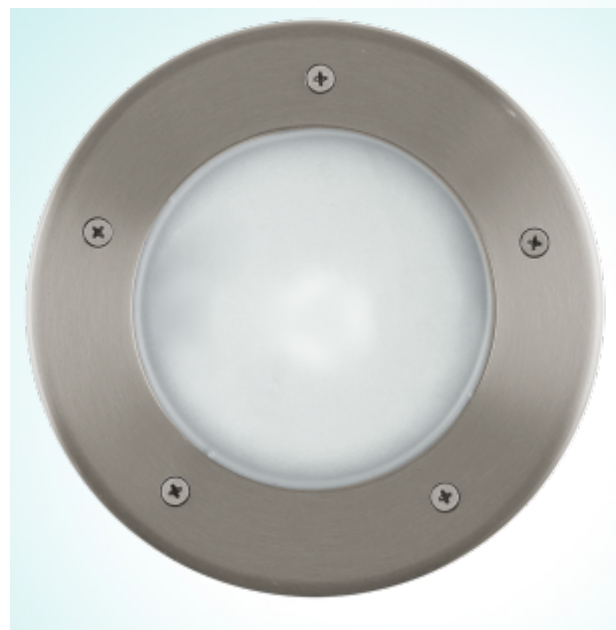

86189

RIGA 3

General Information

Article:	86189
Lighting Type:	ground recessed luminaire
EAN Code:	9002759861896

Dimensions

Height:	285 mm
Ø:	170 mm
Weight:	1.074 kg

Illuminant

Socket:	E27
Illuminant:	E27-ESL-2U
Delivery:	excl.
Max. Wattage:	1x 15W
Suitable for:	A++ - B

Material & Colour

Enclosure Material:	stainless steel
Enclosure Colour:	stainless steel
Glass / Shade Material:	plastic
Glass / Shade Colour:	white

Technical Information

Protection Rating:	IP67
Protection Class:	2
Line Voltage:	220-240V,50/60Hz
Operation Voltage:	220-240V,50/60Hz

Technical changes reserved